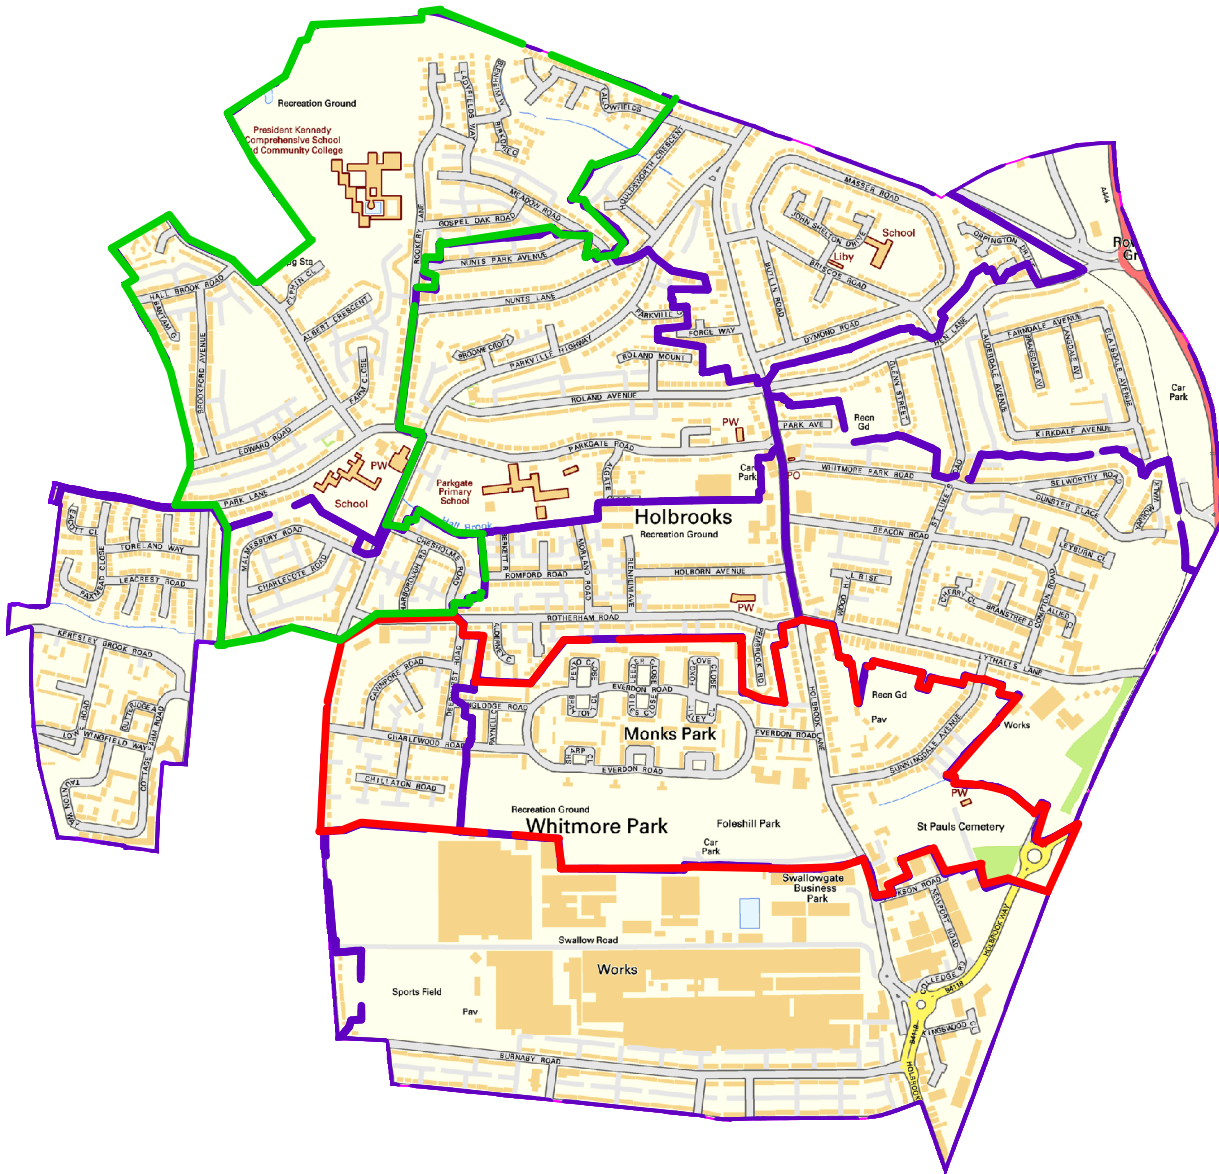

# Holbrook Ward - Proposed Polling District Boundary Changes - January 2017

-  = Existing Polling District Boundaries (2016)
-  = New Gg Polling District, incorporating part of previous Gi Polling District
-  = New Ga Polling District, incorporating part of previous Gi Polling District